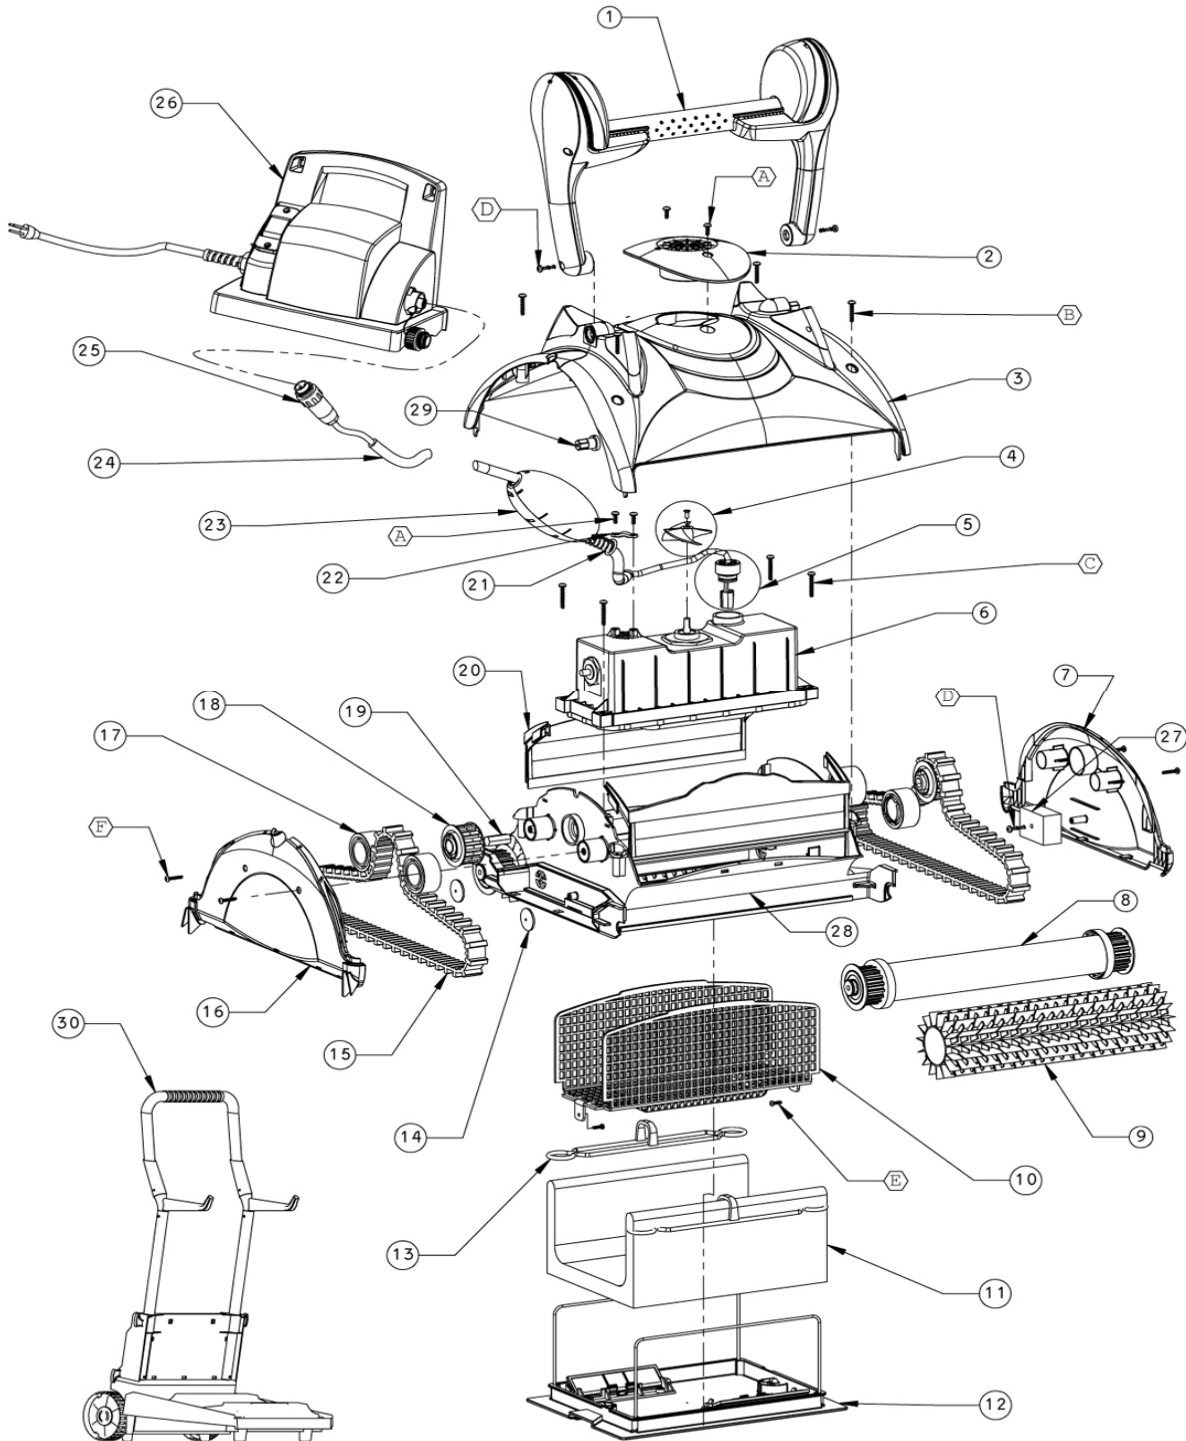

ILLUSTRATED BILL OF MATERIAL AND DISTRIBUTOR PRICE LIST:
DOLPHIN dx4 (99996341-DX4)

January 2007 - P/No 8170112

For consumers, dolphin parts are available through Dolphin dealers and authorized repair centers. Please visit our dealer locator to find the closest Dolphin dealer in your area at:

http://www.maytronicsus.com/en-us/where_to_buy/store-locator/

For dealers, parts are available through distribution or through Optimus at: <http://www.optimusparts.com/>

BILL OF MATERIAL

99996341-DX4 - DOLPHIN dx4

Number	Child Part Number	Part Description	DIY
1	99957019-ASSY	DX4 HANDLE ASSEMBLY	Y
9	6101602	PVC BRUSH DIAG. - GREY	Y
10	9982300	DIAG. BASIC - FILTER SCREEN	Y
11	99954302-ASSY	DX4 FILTER BAG	Y
12	99919116	BOTTOM LID ASSY D.BASIC+SUPPORT	Y
13	9981430	FILTER BAG CLIP	Y
15	9985006	TIMING TRACK - GREY	Y
23	99960081	FLOAT ASSY D.BASIC FLOAT BLUE	Y
24	9995765-DIY	CABLE ASSY DX3/DX4 17M W/CONNECTION INSTALLED	Y
26	99956002RD-ASSY	DIAG.BASIC-POWER SUPPLY 115V	Y
26	1930251	FUSE 2.5A 5X20	Y
30	9996096	CADDY FOR DIAGNOSTIC BASIC	Y
OTHER	9991412-ASSY	DX3/DX4 CARTRIDGE ASSY & 4 FILTERS	Y